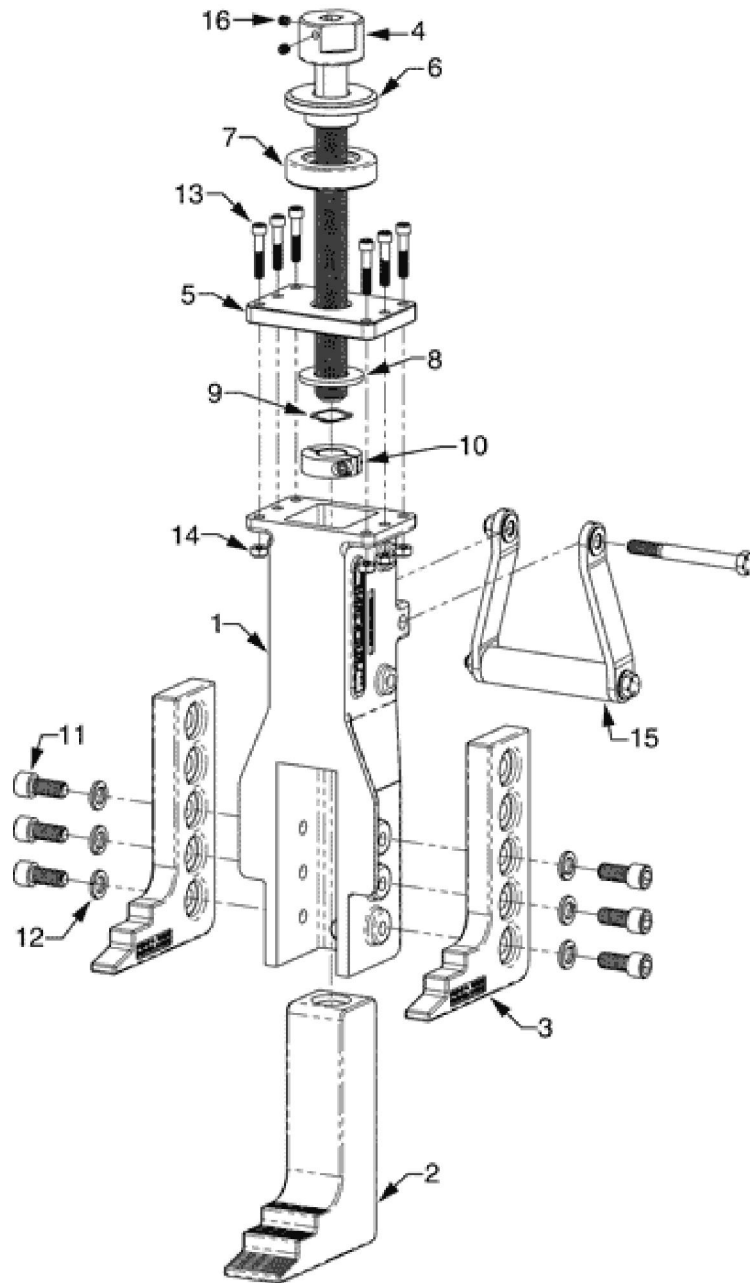

Exploded View / Parts List — POP-IT® Tool PHD0535

KEY NO.	ITEM DESCRIPTION	NO. REQ'D.
1	BODY	1
2	RISER	1
3	OUTSIDE TOE	2
4	DRIVE SCREW	1
5	TOP PLATE	1
6	BEARING FLANGE	1
7	THRUST BEARING	1
8	FLAT WASHER	1
9	WAVE DISC SPRING	1
10	SHAFT COLLAR	1
11	OUTSIDE TOE CAP SCREW	6
12	SPRING LOCKWASHER	6
13	TOP PLATE CAP SCREW	6
14	TOP PLATE CAP SCREW LOCK NUT	6
15	HANDLE ASSEMBLY	1
16	RATCHET SET SCREW	2
(not shown)	RATCHET	1